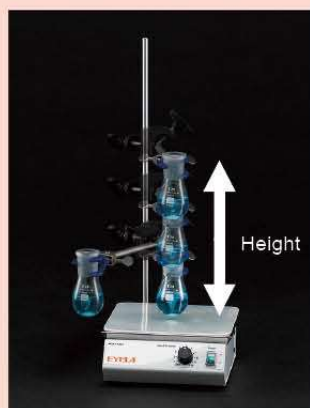

Magnetic Stirrer RCX 1100S·1100D

Powerful magnetic stirrer suitable to stir high viscosity samples.

RCX-1100S

RCX-1100D

Features

- Strong upward magnetic force provides stable stirring even when there is space between the vessel and the stirring plate.
- Optional pole can be attached to left, right or back left side of main unit to fix vessels firmly.
- Square and flat stirring plate ensures stable placing of oil bath. Silicone sheet to prevent vessel slipping is provided as standard. Table top cover accepts up to 250°C oil bath.
- Vessel falldown protector is available (Option).
- Service outlet is provided to supply power from stirrer when connected to oil bath.

Silicone mat and top cover provided as standard.

■Silicone mat

Firmly holds vessels.

■Top cover

Up to 250°C oil bath can be placed.

■Service terminal

Can be connected to oil/water bath.

Stable and strong stirring both in vertical and horizontal direction.

Even when there is space between table top and bath, strong magnet force ensures wide and stable stirring.

Options

Vessel falling protector
Prevents falling of vessels or flask.
Cat. No. 264720

Test tube holder
Up to 9 test tubes (Φ10~18mm) can be mounted.
Cat. No. 212300

Pole set
Fix vessels at left/right side or back side.
Cat. No. 265640

Strong impeller

Octagon

Football

Product name	Model	OD x L(mm)	Cat. No.
Teflon® impeller (Octagon)	TOX-15	6.5×15	200340
	TOX-20	6.5×20	200350
	TOX-25	7.5×25	200360
	TOX-30	7.5×30	200370
	TOX-35	7.5×35	200380
Teflon® impeller (Football)	TFX-15	6×15	200390
	TFX-21	10×20	240320
	TFX-25	10×25	200410
	TFX-30	15×30	200420
	TFX-35	15×35	200430
	TFX-40	20×40	200440